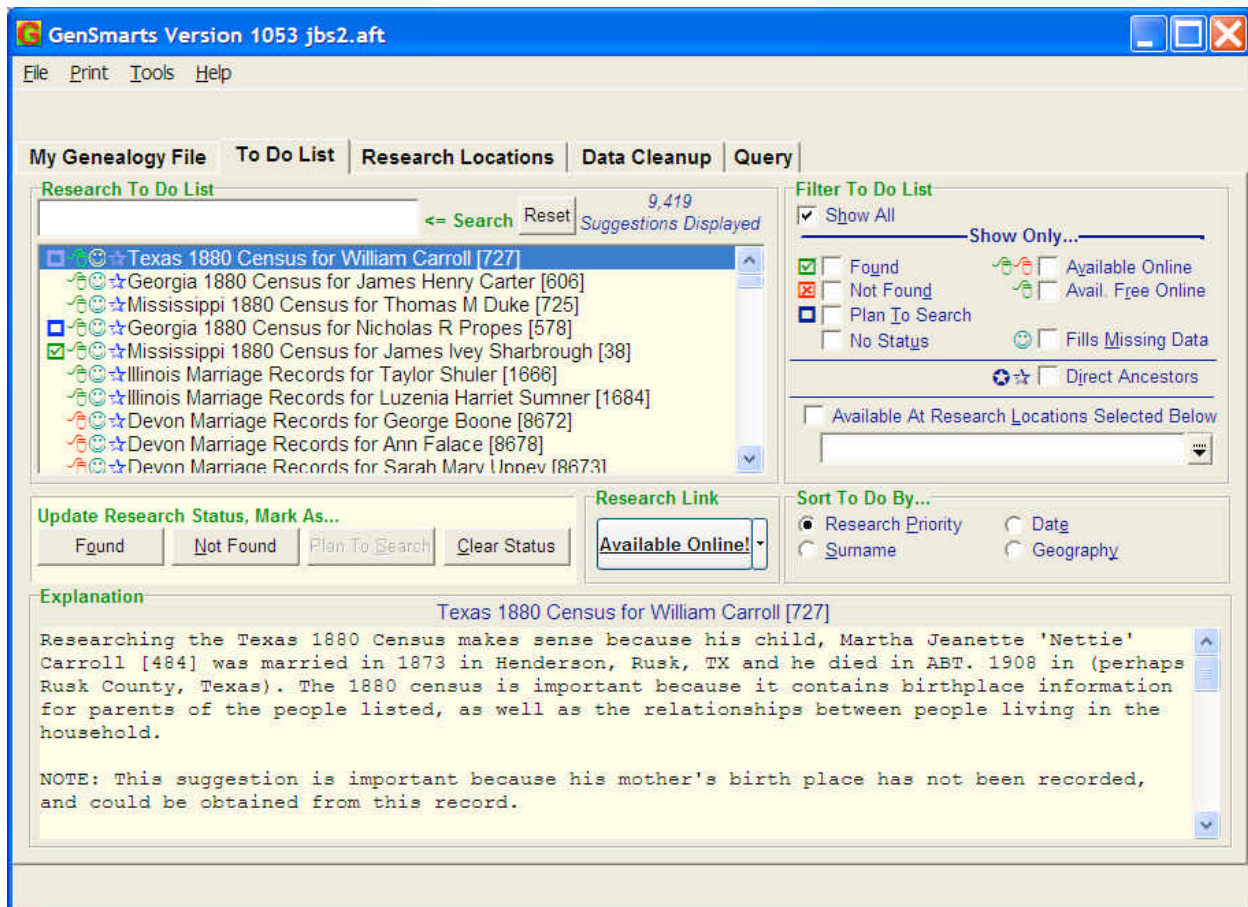

Automated Research Assistants

-Tools to help you do genealogy research online

Beau Sharbrough

Today, we have computer programs that give you research tips. Are they the next great thing? Or have we let Frankenstein's monster loose in our family tree? They're here and they're staying and we will want to define how they'll work, and how they should be used.

GenSmarts looks at your file and recommends certain research tasks. It also produces a justification for the suggestion.

GenSmarts can display the tasks by repository, so that you can plan your research trips more effectively. In this case, the page shows which ancestors and records you should find there, and which call numbers to request.

Ancestry's "member trees" give suggestions and provide links to other records on Ancestry's site about the people in your tree.

George Herman Ruth
 B: 8 Feb 1895
 Baltimore, MD, USA
 D: 16 Aug 1948
 New York, NY, USA