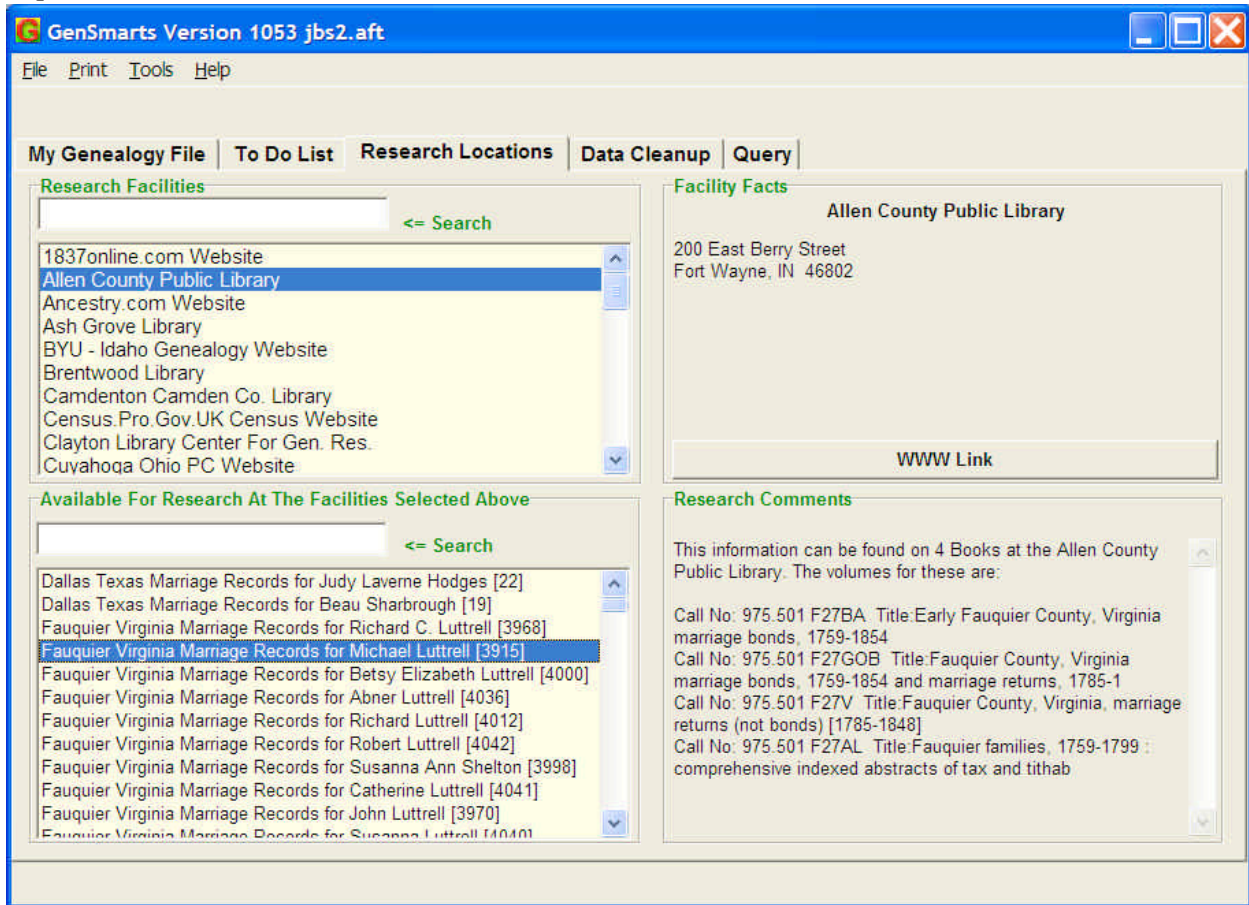

Automated Research Assistants

-Tools to help you do genealogy research online

Beau Sharbrough

Today, we have computer programs that give you research tips. Are they the next great thing? Or have we let Frankenstein's monster loose in our family tree? They're here and they're staying and we will want to define how they'll work, and how they should be used.

GenSmarts looks at your file and recommends certain research tasks. It also produces a justification for the suggestion.

GenSmarts can display the tasks by repository, so that you can plan your research trips more effectively. In this case, the page shows which ancestors and records you should find there, and which call numbers to request.

Ancestry's "member trees" give suggestions and provide links to other records on Ancestry's site about the people in your tree.

George Herman Ruth
 B: 8 Feb 1895
 Baltimore, MD, USA
 D: 16 Aug 1948
 New York, NY, USA